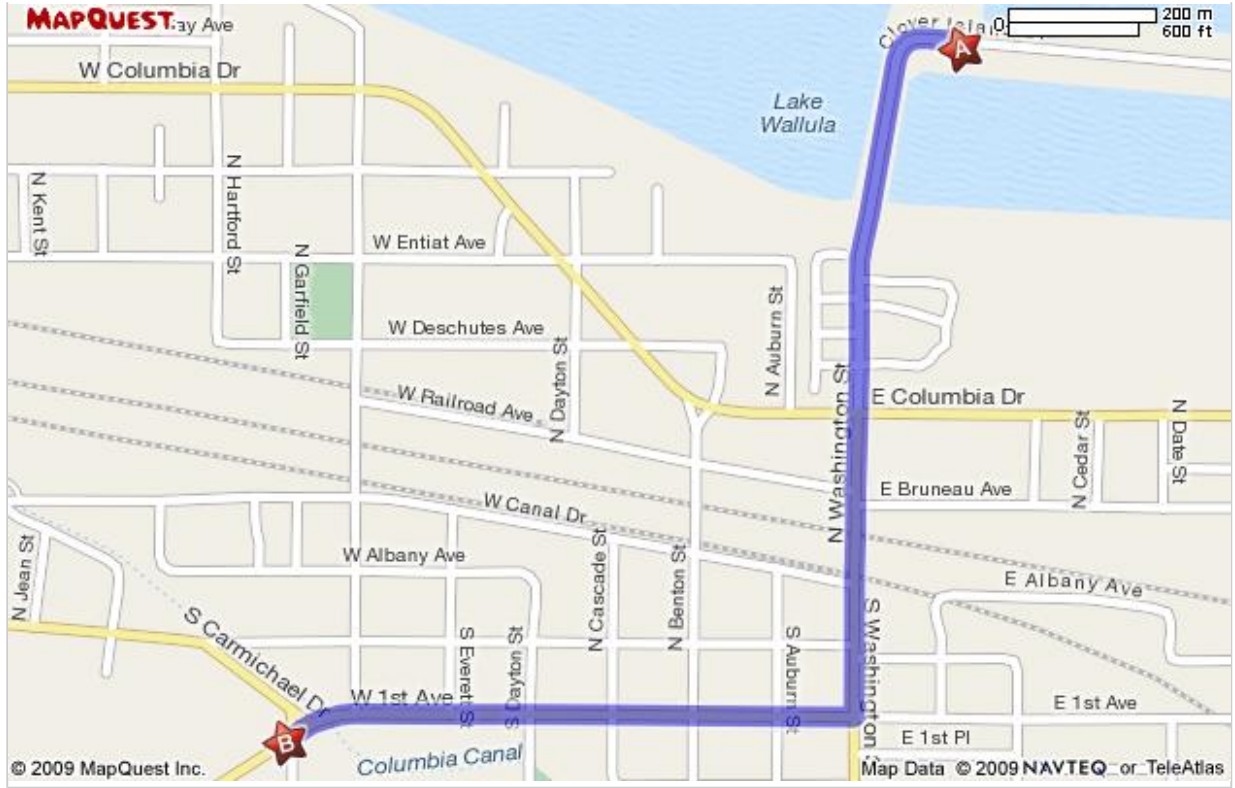

Trip to 711 W Vineyard Dr
Kennewick, WA 99336-5591
1.25 miles - about 4 minutes

Notes

Clover Island Inn Kennewick
435 Clover Is, Kennewick, WA 99336

1. Start out going **SOUTHWEST** on **CLOVER ISLAND DR** toward **W ENTIAT PL.** go 0.4 mi

2. **CLOVER ISLAND DR** becomes **N WASHINGTON ST.** go 0.3 mi

3. Turn **RIGHT** onto **W 1ST AVE.** go 0.5 mi

4. **W 1ST AVE** becomes **W VINEYARD DR.** go 0.0 mi

5. 711 **W VINEYARD DR** is on the **LEFT.** go 0.0 mi

711 W Vineyard Dr, Kennewick, WA 99336-5591
Total Travel Estimate : 1.25 miles - about 4 minutes

Route Map [Hide](#)

[All rights reserved. Use subject to License/Copyright](#) | [Map Legend](#)

Directions and maps are informational only. We make no warranties on the accuracy of their content, road conditions or route usability or expeditiousness. You assume all risk of use. MapQuest and its suppliers shall not be liable to you for any loss or delay resulting from your use of MapQuest. Your use of MapQuest means you agree to our [Terms of Use](#)