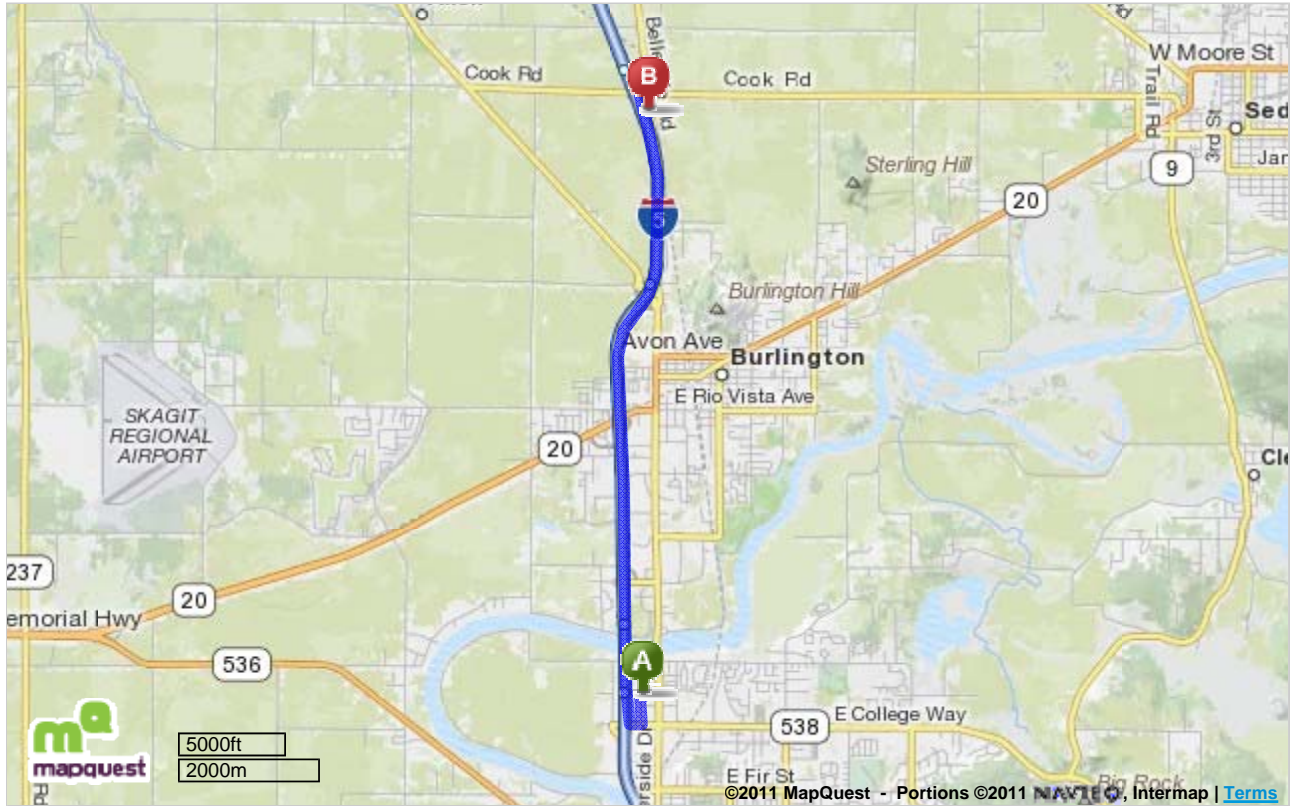

Trip to:
 [9500-9681] Old Highway 99 North Rd
 Burlington, WA 98233
5.64 miles
7 minutes

Notes

Riverside Lanes to Host Hotel

	225 Riverside Ln Mount Vernon, WA 98273-5401	Miles Per Section	Miles Driven	
	1. Start out going west on Riverside Ln toward Market St.	Go 0.02 Mi	0.02 mi	
	2. Take the 1st left onto Market St. <i>Riverside Lanes is on the right</i> <i>If you reach the end of Riverside Ln you've gone a little too far</i>	Go 0.2 Mi	0.3 mi	
		3. Turn right onto E College Way / WA-538. <i>Taco Bell is on the right</i>	Go 0.1 Mi	0.4 mi
		4. Merge onto I-5 N toward Vancouver BC. <i>If you are on W College Way and reach Freeway Dr you've gone about 0.1 miles too far</i>	Go 4.8 Mi	5.2 mi
	5. Take the Cook Road exit, EXIT 232 , toward Sedro-Woolley.	Go 0.3 Mi	5.4 mi	
	6. Turn right onto Cook Rd. <i>If you reach I-5 N you've gone about 0.2 miles too far</i>	Go 0.07 Mi	5.5 mi	
	7. Take the 1st right onto Old WA-99 N. <i>If you reach Green Rd you've gone a little too far</i>	Go 0.1 Mi	5.6 mi	
	8. [9500-9681] OLD HIGHWAY 99 NORTH RD. <i>If you reach Gear Rd you've gone about 0.8 miles too far</i>		5.6 mi	
	[9500-9681] Old Highway 99 North Rd Burlington, WA 98233	5.6 mi	5.6 mi	

Total Travel Estimate: **5.64 miles - about 7 minutes**

©2011 MapQuest, Inc. Use of directions and maps is subject to the MapQuest Terms of Use. We make no guarantee of the accuracy of their content, road conditions or route usability. You assume all risk of use. [View Terms of Use](#)